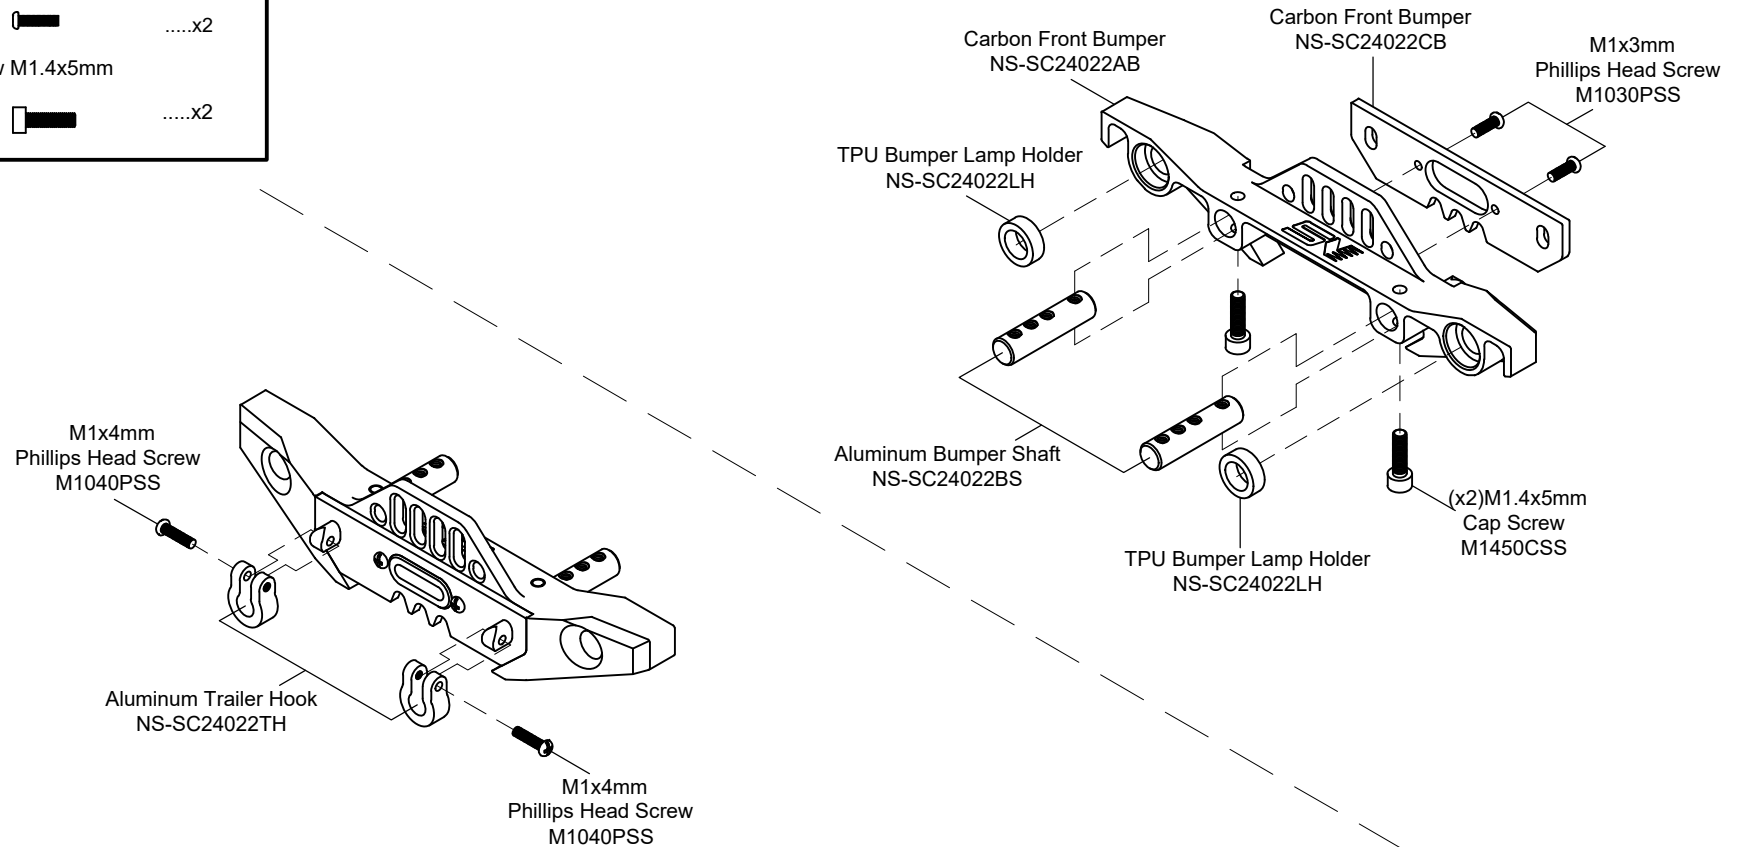

CNC Aluminum Front Bumper - AXIAL SCX24 INSTRUCTION

NEXXSPEED

COPYRIGHT © 2024 NEXXSPEED®

1 ALUMINUM FRONT BUMPER NS-SC24022

M1x3mm Phillips Head Screw

.....x2

M1x4mm Phillips Head Screw

.....x2

Cap Screw M1.4x5mm

.....x2

CAUTION: Please check your model car carefully before attempt to run!

REV. SC24022-111221-01