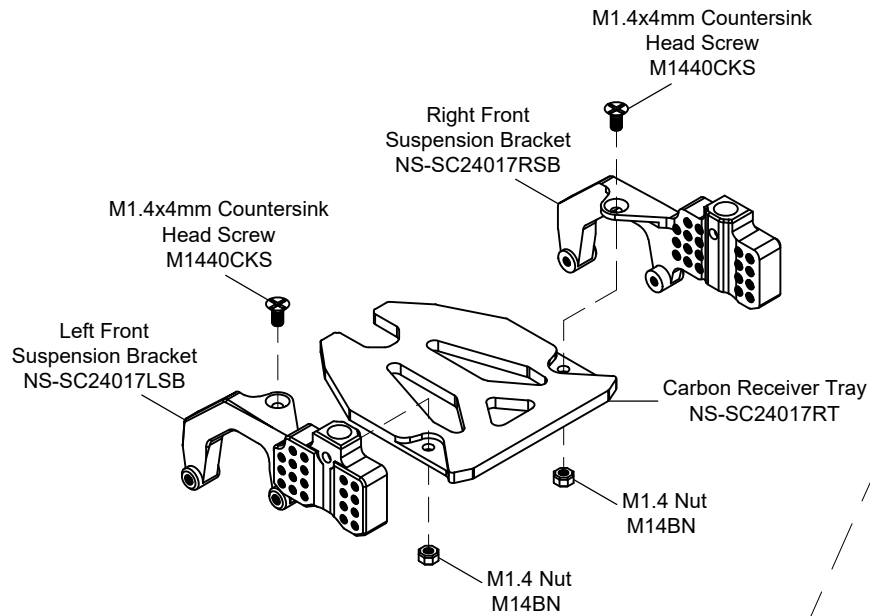

CNC Aluminum / Carbon Receiver Mount - AXIAL SCX24 INSTRUCTION

NEXXSPEED

COPYRIGHT © 2024 NEXXSPEED®

1

ALUMINUM / CARBON RECEIVER MOUNT NS-SC24017

M1.4x5mm Cap Screw

.....x4

M1.4x4mm Countersink Head Screw

.....x2

M1.4 Nut

.....x2

CAUTION: Please check your model car carefully before attempt to run!

REV. SC24017-250822-01