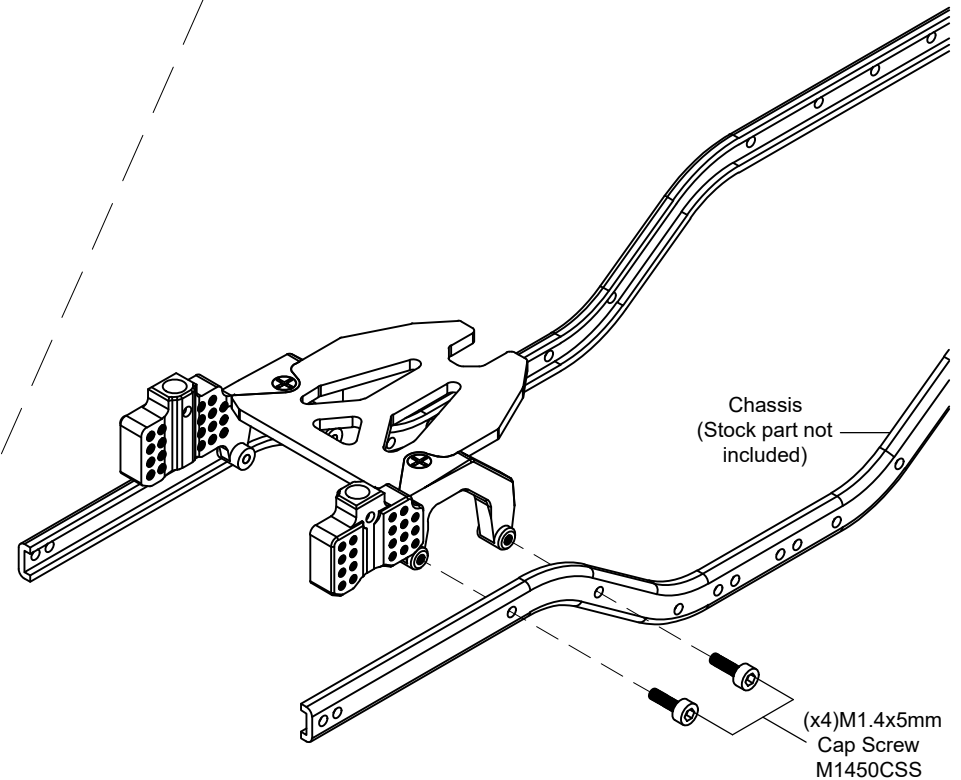

CNC Aluminum / Carbon Receiver Mount - AXIAL SCX24 INSTRUCTION

NEXXSPEED

COPYRIGHT © 2024 NEXXSPEED®

1

ALUMINUM / CARBON RECEIVER MOUNT NS-SC24017

M1.4x5mm Cap Screw

.....x4

M1.4x4mm Countersink Head Screw

.....x2

M1.4 Nut

.....x2

CAUTION: Please check your model car carefully before attempt to run!

REV. SC24017-250822-01