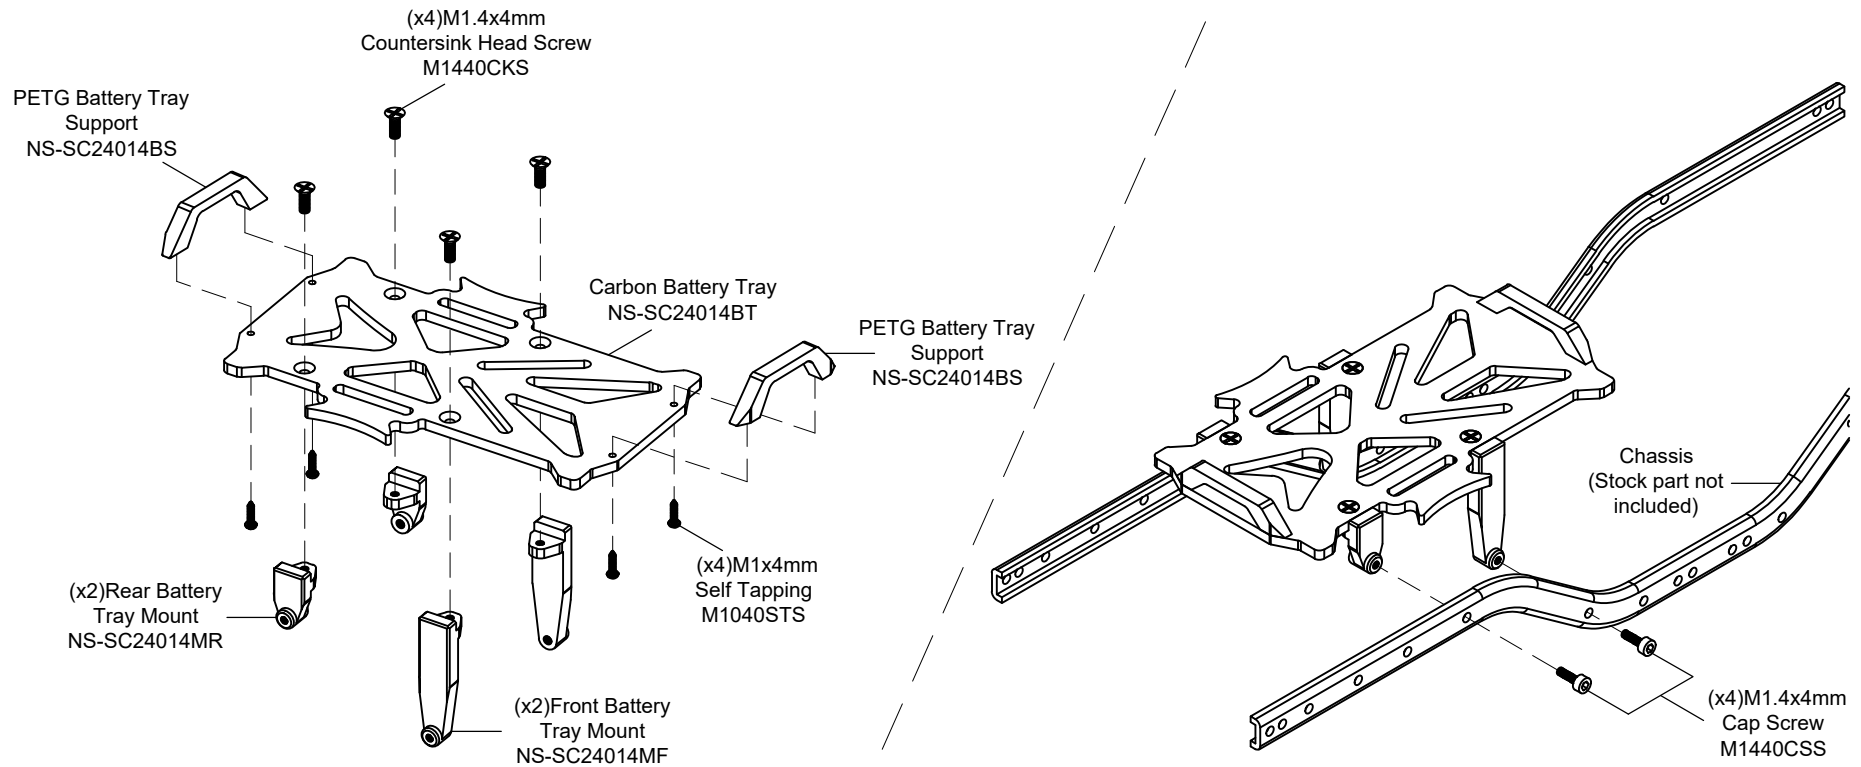

CNC Aluminum / Carbon Battery Mount - AXIAL SCX24 INSTRUCTION

NEXXSPEED

COPYRIGHT © 2024 NEXXSPEED®

1 ALUMINUM / CARBON BATTERY MOUNT NS-SC24014

M1.4x4mm Cap Screw

.....x4

M1.4x4mm Countersink Head Screw

.....x4

M1x4mm Self Tapping

.....x4

CAUTION: Please check your model car carefully before attempt to run!

REV. SC24014-221122-01