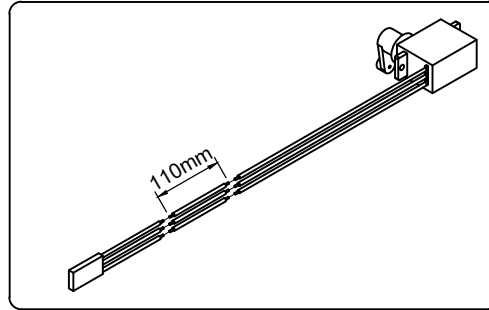

CNC Aluminum Carbon Frame Kit - AXIAL SCX24 INSTRUCTION

NEXXSPEED

COPYRIGHT © 2024 NEXXSPEED®

1

ALUMINUM CARBON FRAME KIT NS-SC24015F

M1.4x3mm Phillips Head Screw

M1.4x5mm Phillips Head Screw

M1.4x4mm Countersink Head Screw

CAUTION: Please check your model car carefully before attempt to run!

REV. SC24015F-251122-01

CNC Aluminum Carbon Frame Kit - AXIAL SCX24 INSTRUCTION

NEXXSPEED

COPYRIGHT © 2024 NEXXSPEED®

2

ALUMINUM CARBON FRAME KIT NS-SC24015F