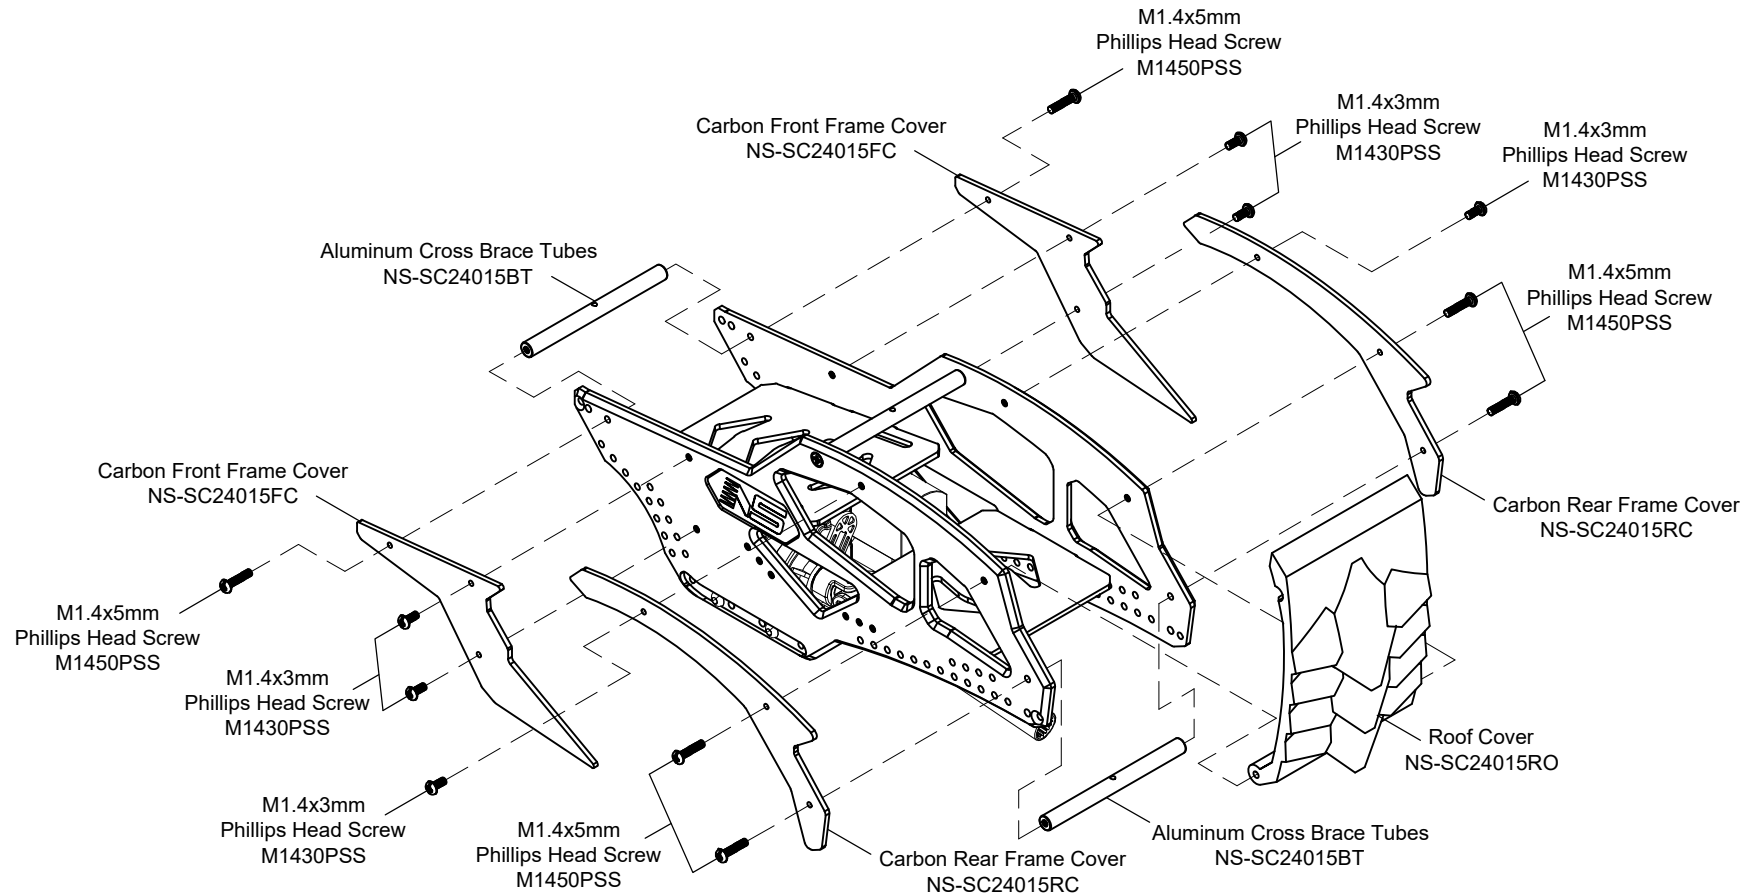

CNC Aluminum Carbon Frame Kit - AXIAL SCX24 INSTRUCTION

NEXXSPEED

COPYRIGHT © 2024 NEXXSPEED®

1

ALUMINUM CARBON FRAME KIT NS-SC24015F

M1.4x3mm Phillips Head Screw

M1.4x5mm Phillips Head Screw

M1.4x4mm Countersink Head Screw

CAUTION: Please check your model car carefully before attempt to run!

REV. SC24015F-251122-01

CNC Aluminum Carbon Frame Kit - AXIAL SCX24 INSTRUCTION

NEXXSPEED

COPYRIGHT © 2024 NEXXSPEED®

2

ALUMINUM CARBON FRAME KIT NS-SC24015F

CAUTION: Please check your model car carefully before attempt to run!

REV. SC24015F-251122-01