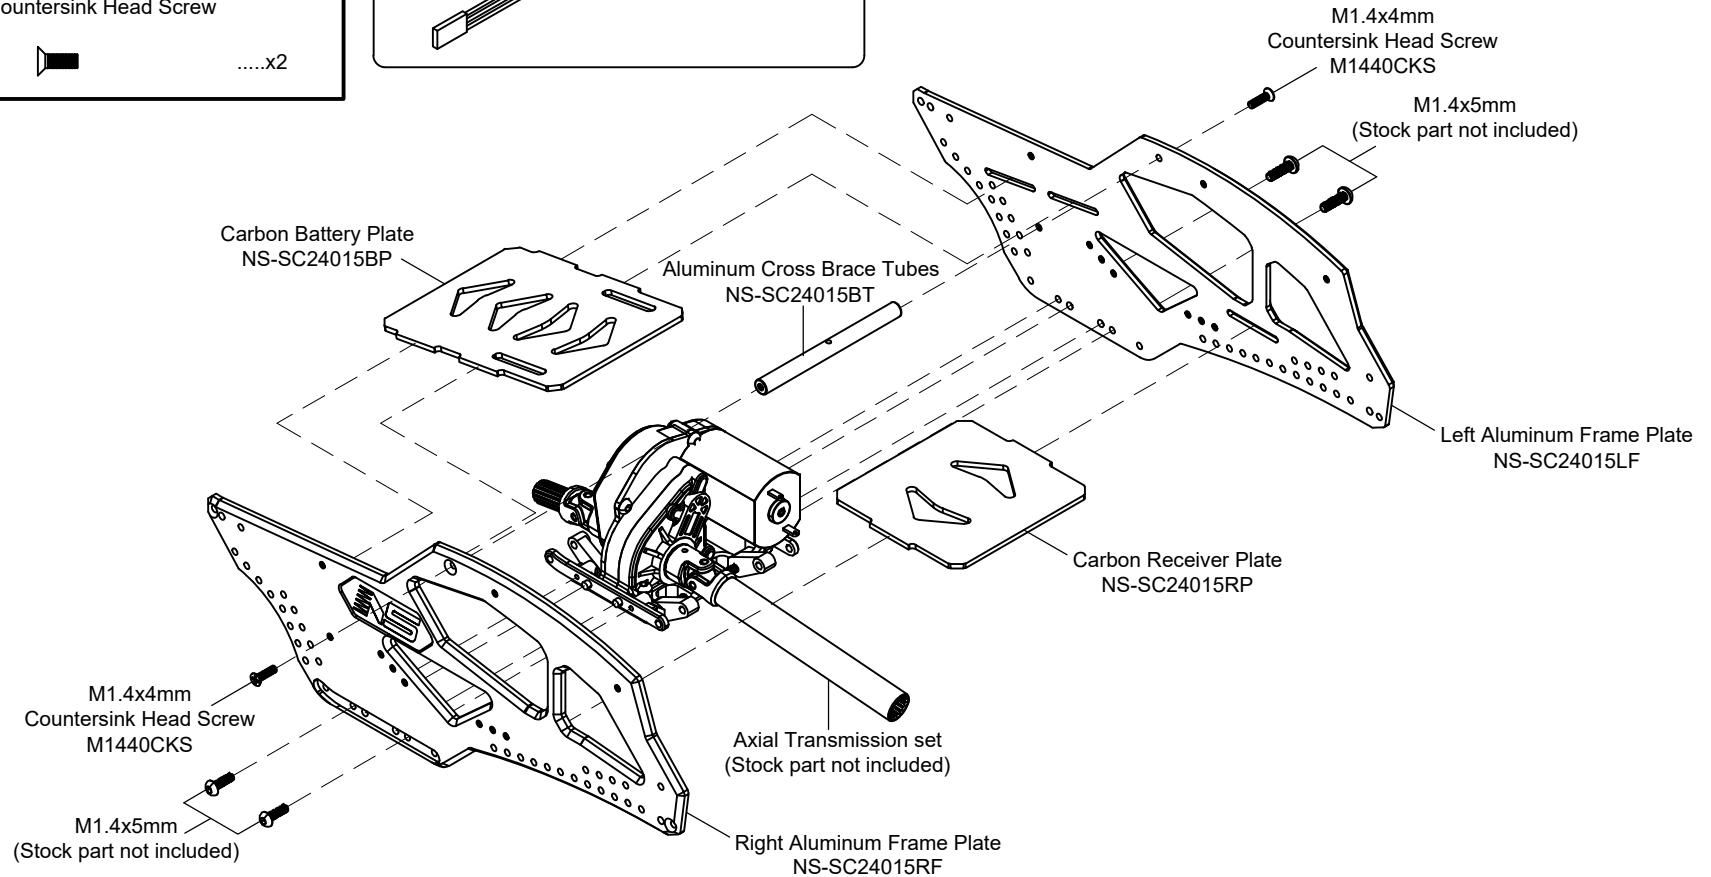

CNC Aluminum Carbon Frame Kit - AXIAL SCX24 INSTRUCTION

NEXXSPEED

COPYRIGHT © 2024 NEXXSPEED®

1

ALUMINUM CARBON FRAME KIT NS-SC24015F

M1.4x3mm Phillips Head Screw

M1.4x5mm Phillips Head Screw

M1.4x4mm Countersink Head Screw

CAUTION: Please check your model car carefully before attempt to run!

REV. SC24015F-251122-01

CNC Aluminum Carbon Frame Kit - AXIAL SCX24 INSTRUCTION

NEXXSPEED

COPYRIGHT © 2024 NEXXSPEED®

2

ALUMINUM CARBON FRAME KIT NS-SC24015F

CAUTION: Please check your model car carefully before attempt to run!

REV. SC24015F-251122-01