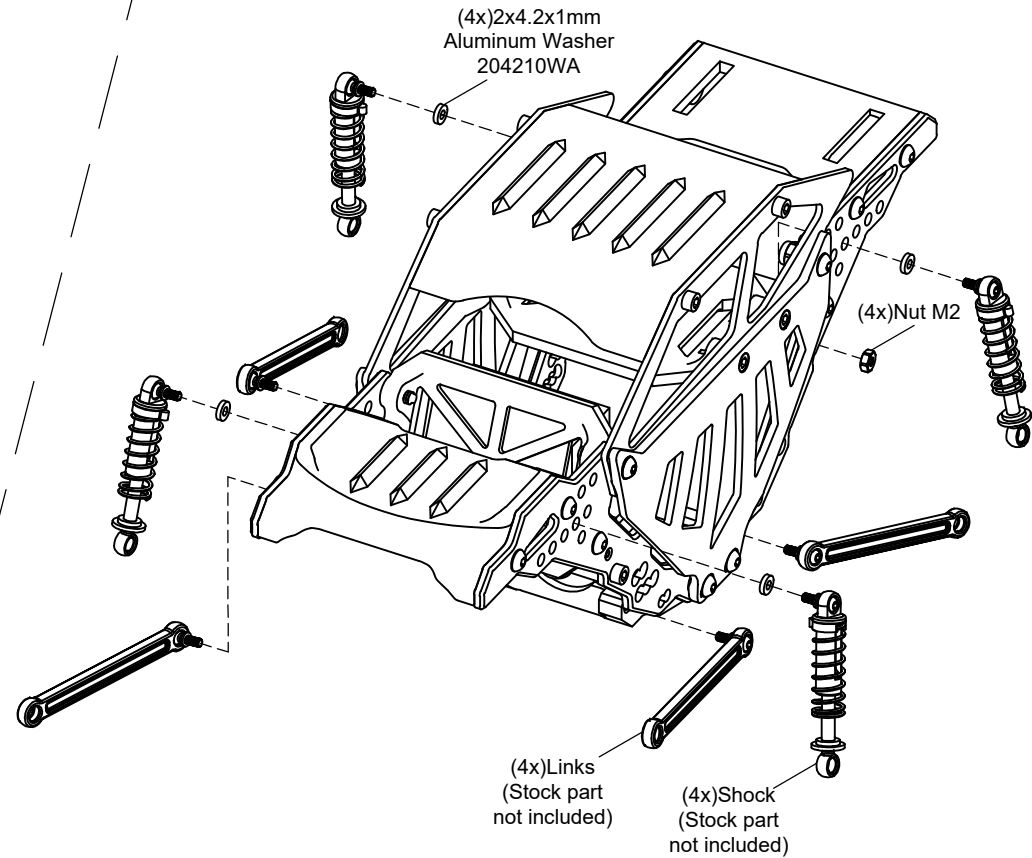

Dark Knight Conversion Chassis Kit - FCX24 INSTRUCTION

NEXXSPEED

COPYRIGHT © 2024 NEXXSPEED®

4

Dark Knight Conversion Chassis Kit NS-FC24015B

CAUTION: Please check your model car carefully before attempt to run!

REV. FC24015B-301023-01