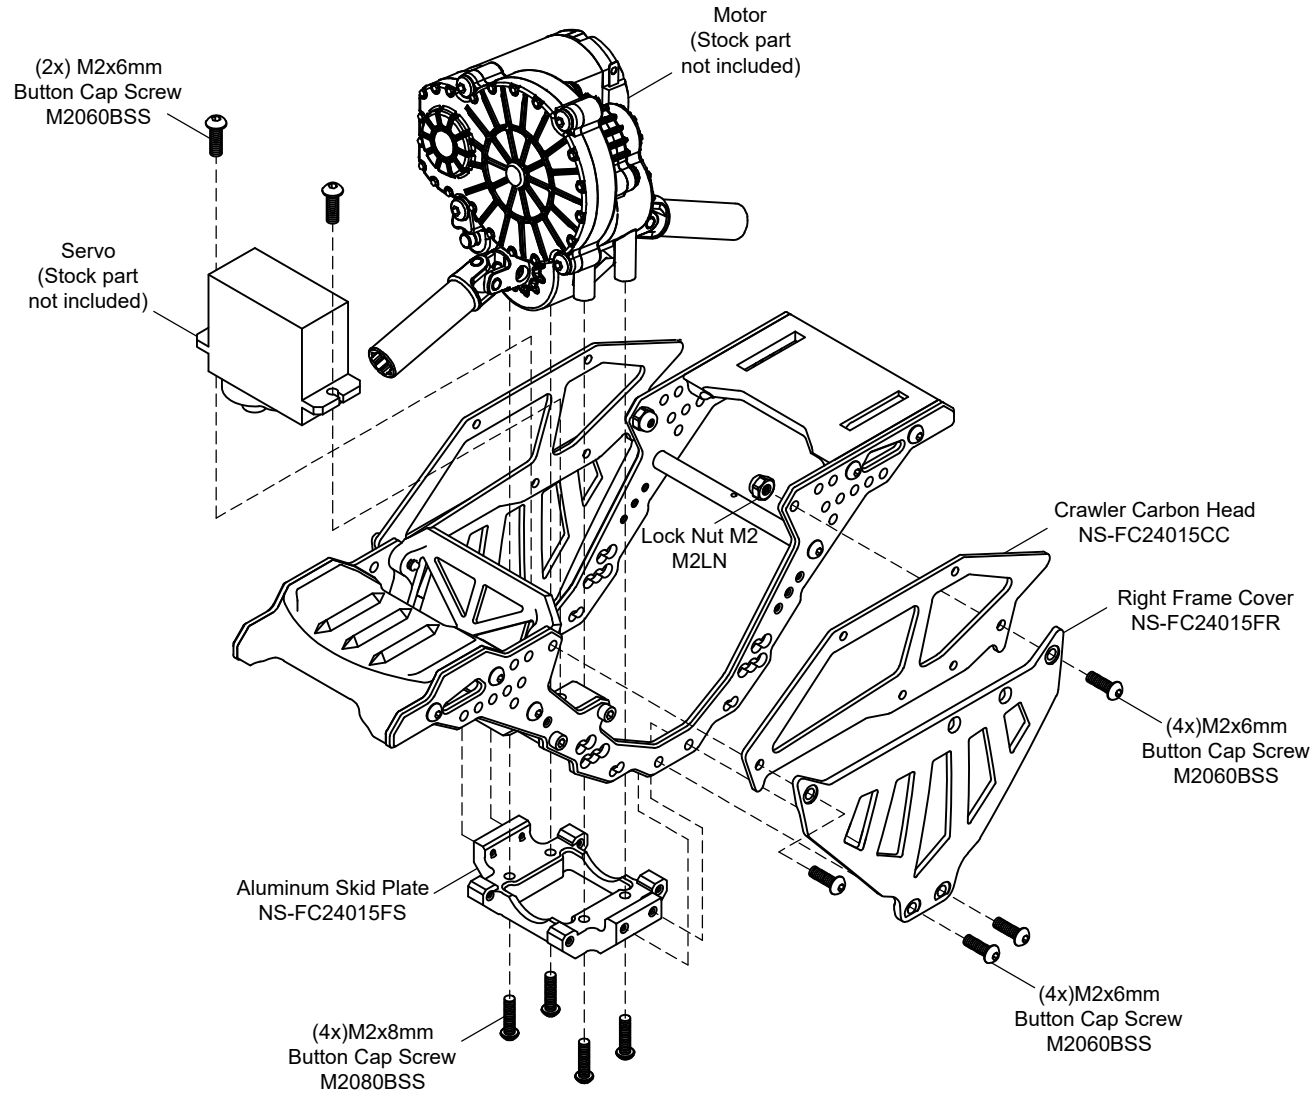

Dark Knight Conversion Chassis Kit - FCX24 INSTRUCTION

NEXXSPEED

COPYRIGHT © 2024 NEXXSPEED®

1 Dark Knight Conversion Chassis Kit NS-FC24015B

M1.6x4mm Cap Screw  x4	M2x4mm Button Cap Screw  x12	M2x6mm Button Cap Screw  x10	M2x8mm Button Cap Screw  x4
Nut M2  x2	Lock Nut M2  x2		

CAUTION: Please check your model car carefully before attempt to run!

REV. FC24015B-301023-01

Dark Knight Conversion Chassis Kit - FCX24 INSTRUCTION

NEXXSPEED

COPYRIGHT © 2024 NEXXSPEED®

2

Dark Knight Conversion Chassis Kit NS-FC24015B

CAUTION: Please check your model car carefully before attempt to run!

REV. FC24015B-301023-01

Dark Knight Conversion Chassis Kit - FCX24 INSTRUCTION

NEXXSPEED

COPYRIGHT © 2024 NEXXSPEED®

3

Dark Knight Conversion Chassis Kit NS-FC24015B

M1.6x4mm Cap Screw

Nut M2

.....x8

.....x4

2x4.2x1mm Aluminum Washer

.....x4

CAUTION: Please check your model car carefully before attempt to run!

REV. FC24015B-301023-01