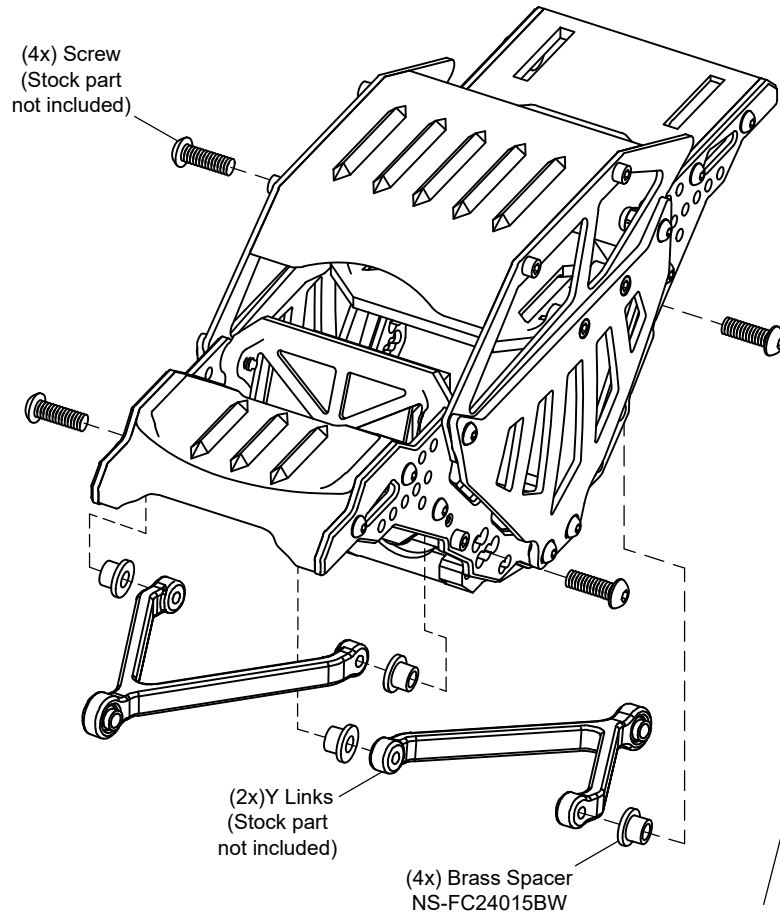

Dark Knight Conversion Chassis Kit - FCX24 INSTRUCTION

NEXXSPEED

COPYRIGHT © 2024 NEXXSPEED®

4

Dark Knight Conversion Chassis Kit NS-FC24015B

CAUTION: Please check your model car carefully before attempt to run!

REV. FC24015B-301023-01