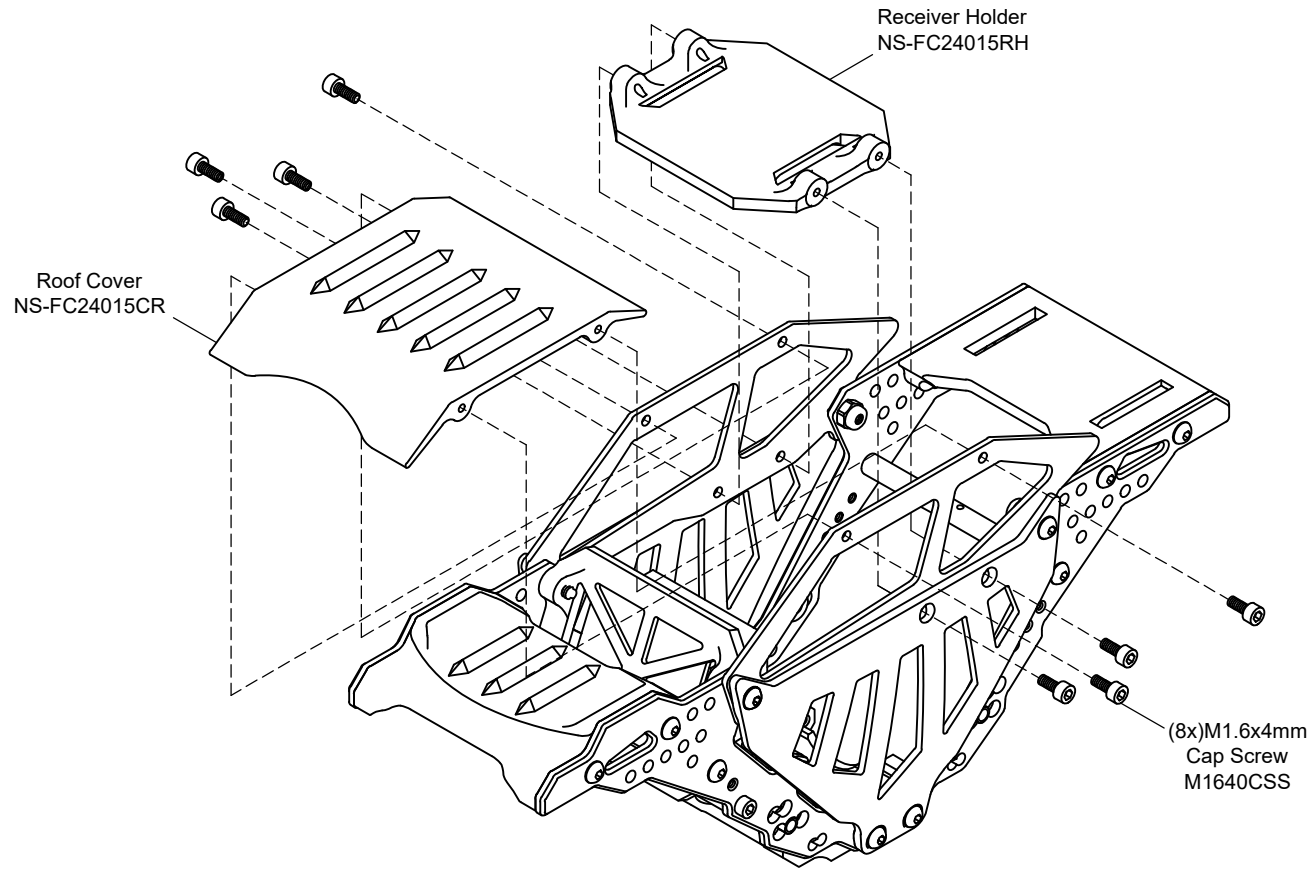

M1.6x4mm Cap Screw

Nut M2

.....x8

.....x4

2x4.2x1mm Aluminum Washer

.....x4

CAUTION: Please check your model car carefully before attempt to run!

REV. FC24015B-301023-01