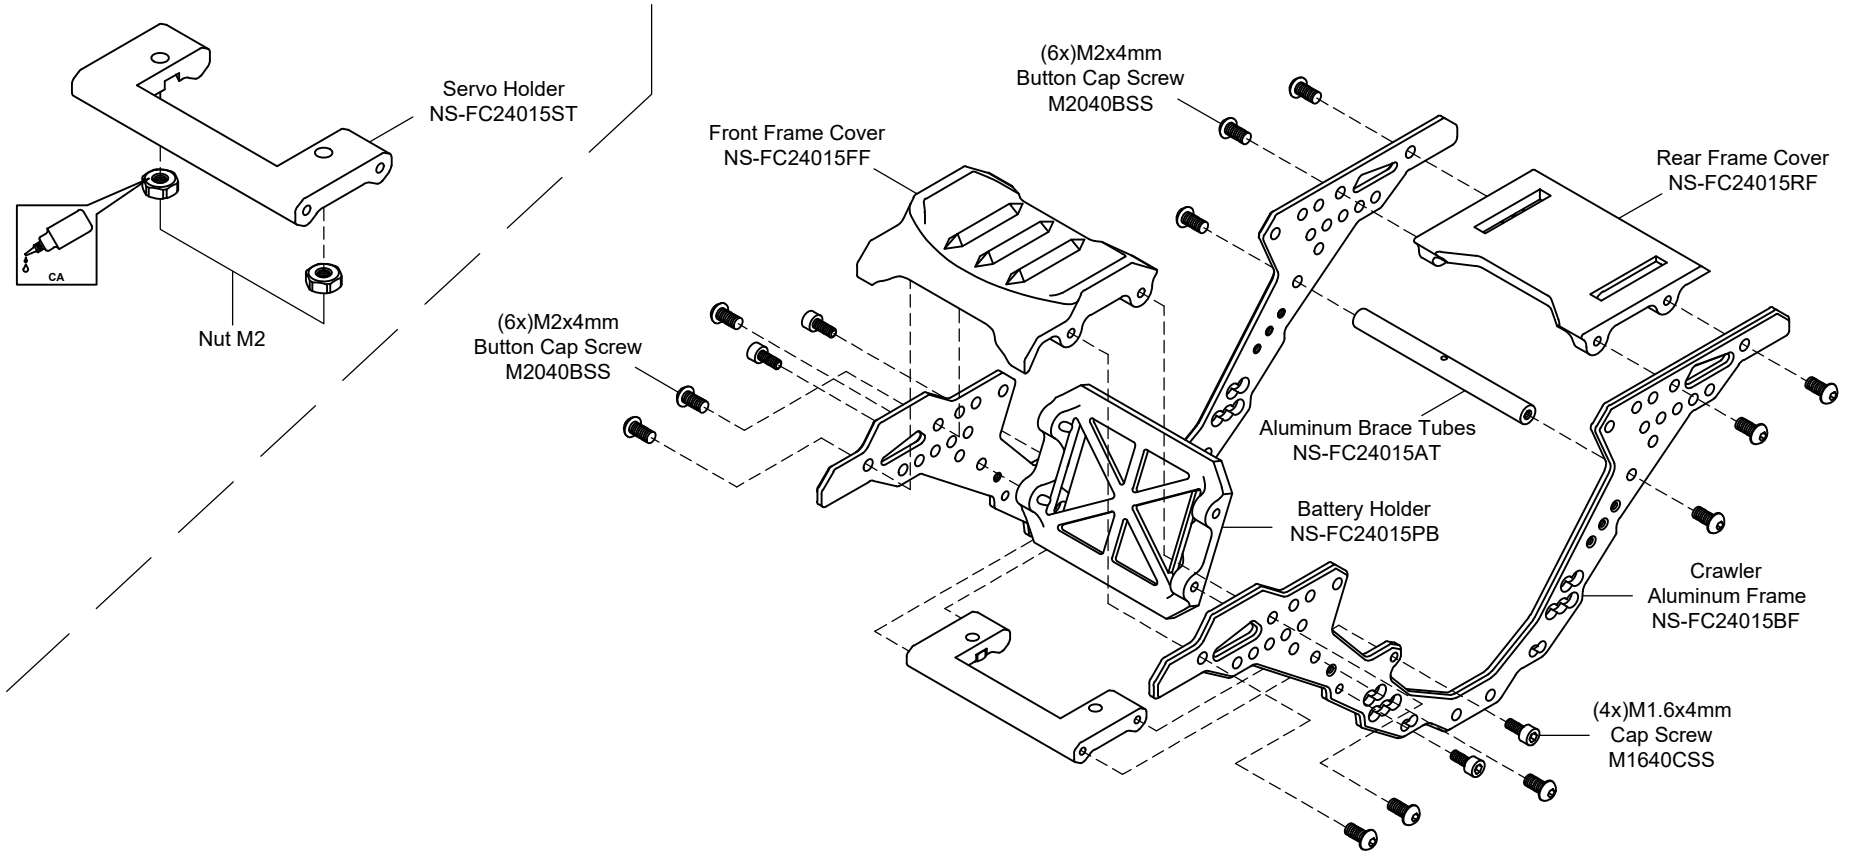

Dark Knight Conversion Chassis Kit - FCX24 INSTRUCTION

NEXXSPEED

COPYRIGHT © 2024 NEXXSPEED®

1 Dark Knight Conversion Chassis Kit NS-FC24015B

M1.6x4mm Cap Screw  x4	M2x4mm Button Cap Screw  x12	M2x6mm Button Cap Screw  x10	M2x8mm Button Cap Screw  x4
Nut M2  x2	Lock Nut M2  x2		

CAUTION: Please check your model car carefully before attempt to run!

REV. FC24015B-301023-01

Dark Knight Conversion Chassis Kit - FCX24 INSTRUCTION

NEXXSPEED

COPYRIGHT © 2024 NEXXSPEED®

2

Dark Knight Conversion Chassis Kit NS-FC24015B

M1.6x4mm Cap Screw

Nut M2

.....x8

.....x4

2x4.2x1mm Aluminum Washer

.....x4

CAUTION: Please check your model car carefully before attempt to run!

REV. FC24015B-301023-01