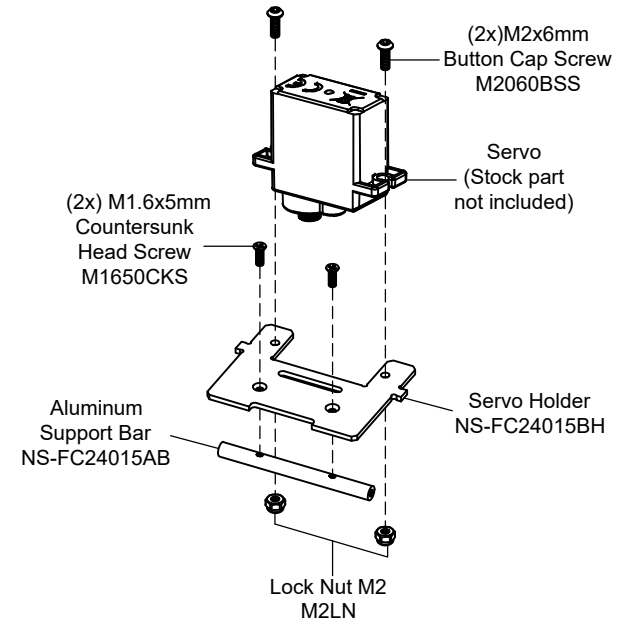

.....x4

M1.4x4mm Cap Screw

.....x8

Nut M2

.....x8

Lock Nut M2

.....x2

M1.6x5mm Countersunk Head Screw

.....x2

2x4.5x0.5mm Washer

.....x4

10x3mm Round Magnet

.....x8

x2

**CAUTION: Please check your model car carefully before attempt to run!**

REV. FC24015A-230823-01