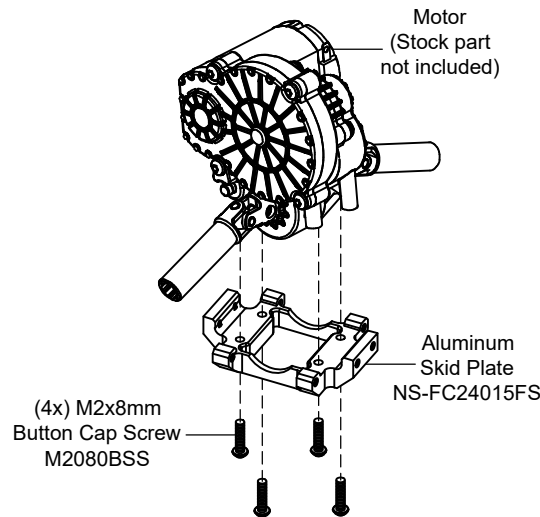

## 1 Aluminum Conversion Chassis Kit NS-FC24015A

M2x8mm Button Cap Screw

.....x4

M2x6mm Button Cap Screw

.....x6

M2x5mm Button Cap Screw

.....x4

M2x4mm Button Cap Screw

.....x4

M1.4x4mm Cap Screw

.....x8

Nut M2

.....x8

Lock Nut M2

.....x2

M1.6x5mm Countersunk Head Screw

.....x2

2x4.5x0.5mm Washer

.....x4

10x3mm Round Magnet

.....x8

x2

**CAUTION: Please check your model car carefully before attempt to run!**

REV. FC24015A-230823-01