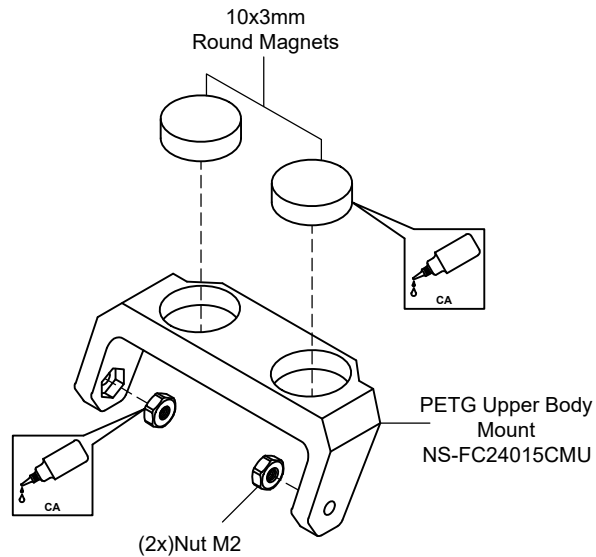

.....x4

M1.4x4mm Cap Screw

.....x8

Nut M2

.....x8

Lock Nut M2

.....x2

M1.6x5mm Countersunk Head Screw

.....x2

2x4.5x0.5mm Washer

.....x4

10x3mm Round Magnet

.....x8

x2

**CAUTION: Please check your model car carefully before attempt to run!**

REV. FC24015A-230823-01