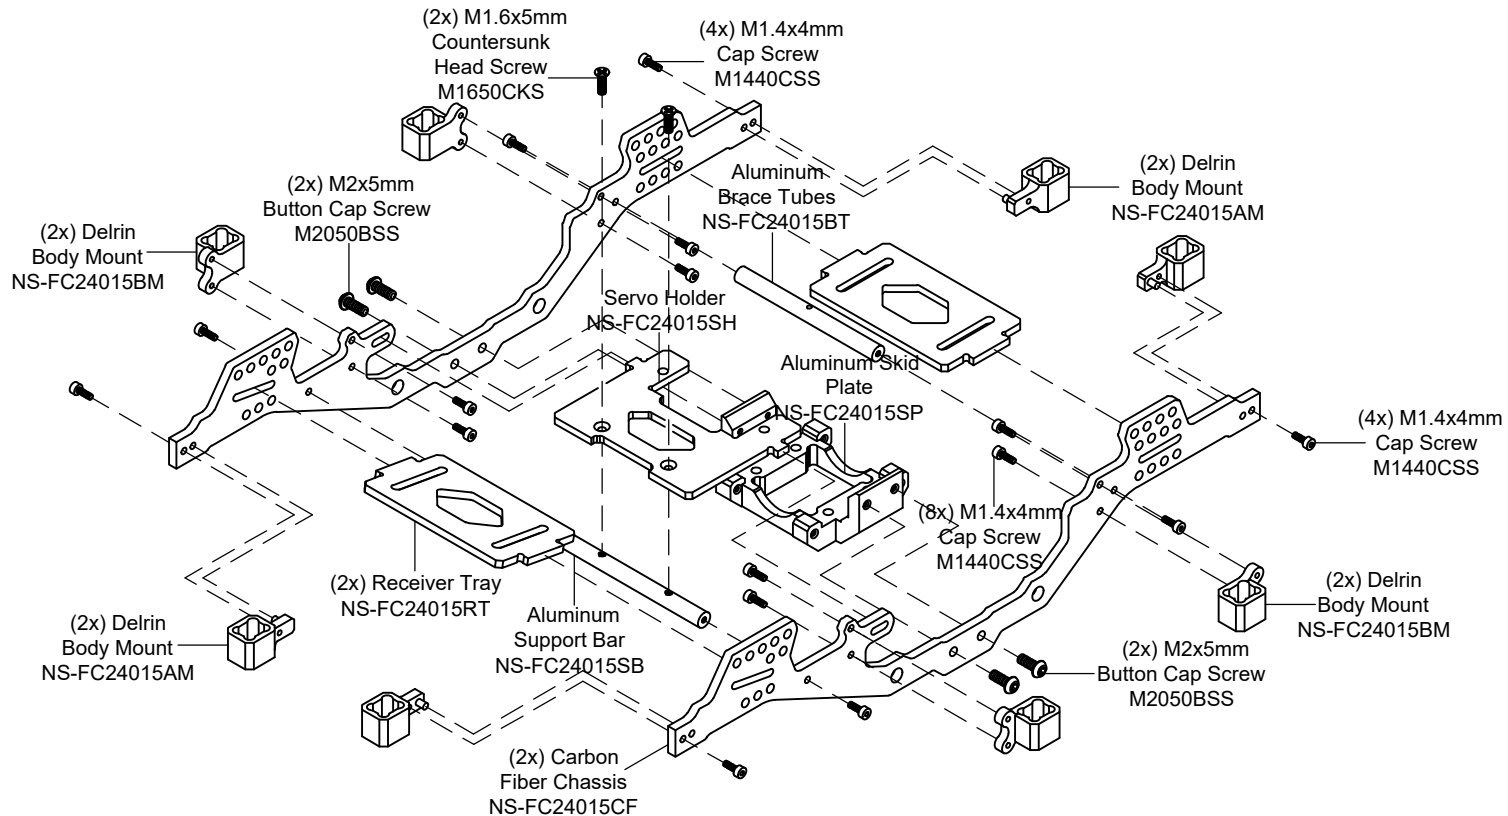

Aluminum/Carbon Fiber Conversion Chassis Kit - FCX24 INSTRUCTION

NEXXSPEED

COPYRIGHT © 2024 NEXXSPEED®

1

ALUMINUM/CARBON FIBER CONVERSION CHASSIS KIT NS-FC24015

M2x8mm Button Cap Screw

.....x4

M1.6x5mm Countersunk Head Screw

.....x2

M2x5mm Button Cap Screw

.....x4

Lock Nut M2

.....x2

M1.4x4mm Cap Screw

.....x16

Nut M2

.....x4

M2x6mm Button Cap Screw

.....x2

CAUTION: Please check your model car carefully before attempt to run!

REV. FC24015-130323-01

01

Aluminum/Carbon Fiber Conversion Chassis Kit - FCX24 INSTRUCTION

NEXXSPEED

COPYRIGHT © 2024 NEXXSPEED®

2

ALUMINUM/CARBON FIBER CONVERSION CHASSIS KIT NS-FC24015

CAUTION: Please check your model car carefully before attempt to run!

REV. FC24015-130323-01