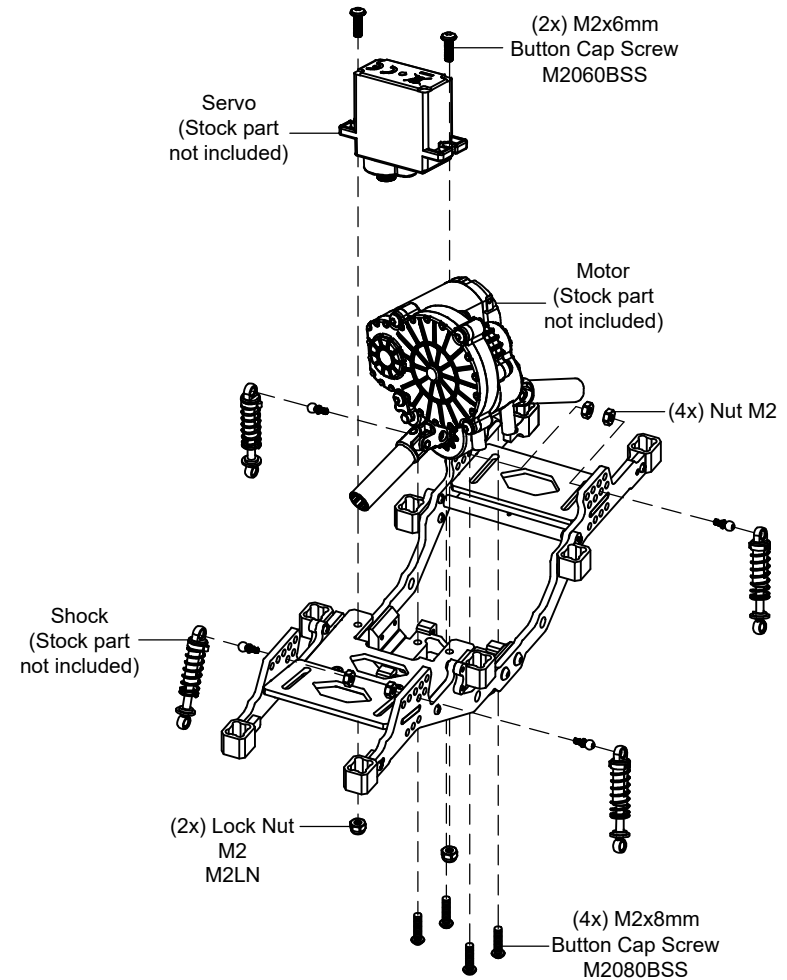

Aluminum/Carbon Fiber Conversion Chassis Kit - FCX24 INSTRUCTION

NEXXSPEED

COPYRIGHT © 2024 NEXXSPEED®

1

ALUMINUM/CARBON FIBER CONVERSION CHASSIS KIT NS-FC24015

M2x8mm Button Cap Screw

.....x4

M1.6x5mm Countersunk Head Screw

.....x2

M2x5mm Button Cap Screw

.....x4

Lock Nut M2

.....x2

M1.4x4mm Cap Screw

.....x16

Nut M2

.....x4

M2x6mm Button Cap Screw

.....x2

CAUTION: Please check your model car carefully before attempt to run!

REV. FC24015-130323-01

01

Aluminum/Carbon Fiber Conversion Chassis Kit - FCX24 INSTRUCTION

NEXXSPEED

COPYRIGHT © 2024 NEXXSPEED®

2

ALUMINUM/CARBON FIBER CONVERSION CHASSIS KIT NS-FC24015

CAUTION: Please check your model car carefully before attempt to run!

REV. FC24015-130323-01