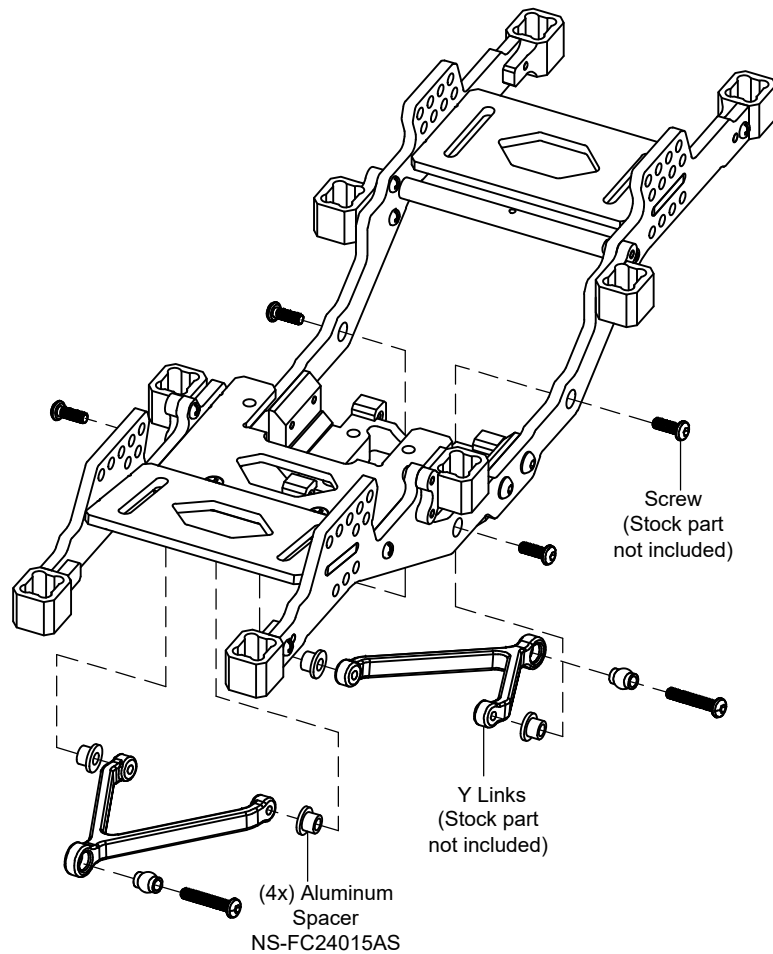

Aluminum/Carbon Fiber Conversion Chassis Kit - FCX24 INSTRUCTION

NEXXSPEED

COPYRIGHT © 2024 NEXXSPEED®

2

ALUMINUM/CARBON FIBER CONVERSION CHASSIS KIT NS-FC24015

CAUTION: Please check your model car carefully before attempt to run!

REV. FC24015-130323-01